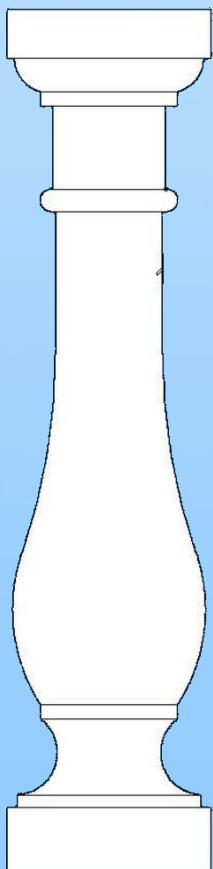

## RAIL SCHEDULE

[www.cheyennecompany.com](http://www.cheyennecompany.com)

1	116 3/4"	15'	2
2	116 5/8"	15'	2
3	116 3/8"	15'	2
4	116 1/2"	12'	2

## A BRIEF OVERVIEW OF THE GREENWICH SERIES.

Cheyenne's Greenwich Series offers a comprehensive range of turned baluster styles suited for every application. For painted applications, the Series is offered in PVC or Polyurethane with matching newel post assemblies built to your project specifications. The Series is also available in Molded Limestone with a range of distinctive textures and colors, another example of modern composites that outperform traditional heavier products.

**FIND OUT WHY CHEYENNE'S CUSTOMERS ARE GETTING AHEAD!**

**OUR EXPERIENCE...**

**...YOUR SUCCESS!**

Typical Railing & Baluster Profiles... with hundreds more to choose from!

CTR6400

CTR6500

CTR6600

CBR6400

CBR6500

CBR6600

CB6022

CB6120

CB6028

CB6728

CB6225

CB6124